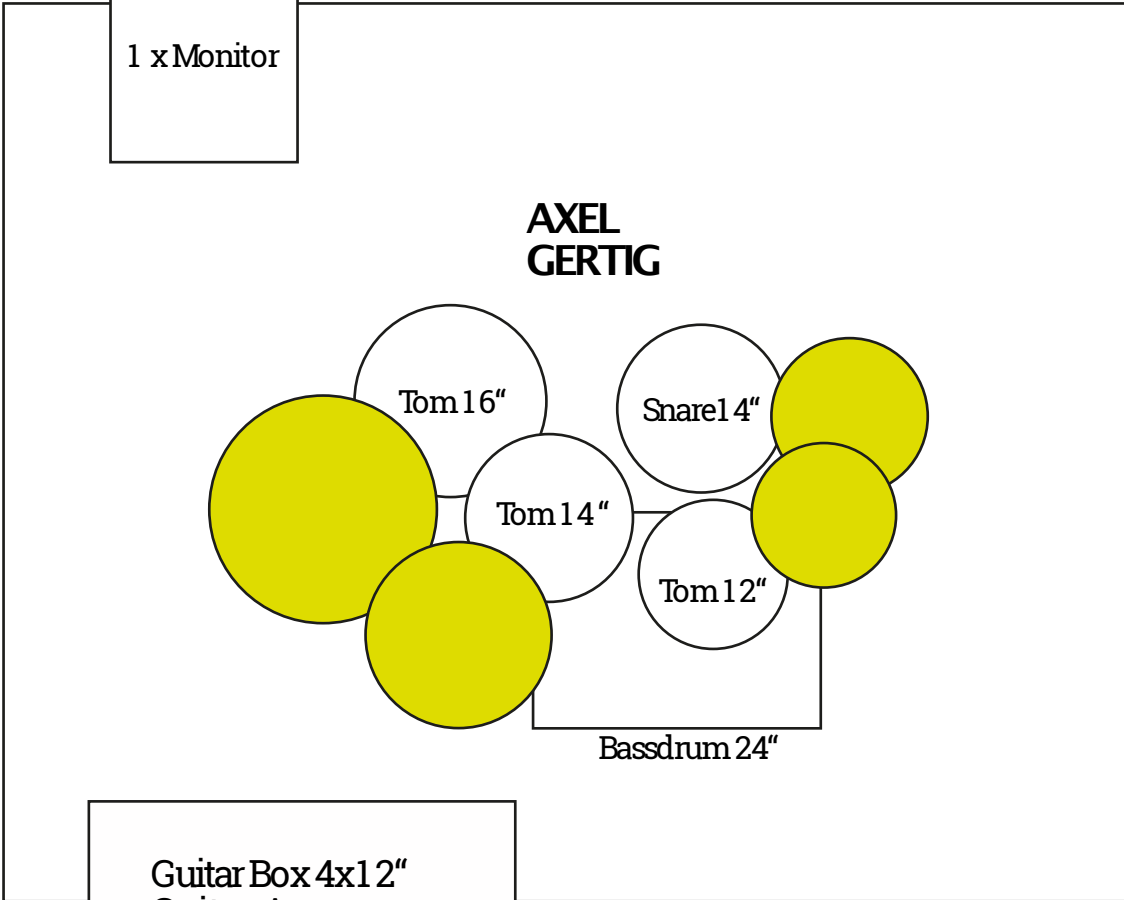

Guitar Box 4x12"
Guitar Amp

DENNIS KRASTINAT

1 x Monitor

Bass Box 8x10"
Bass Amp

WENA

1,60 m

Guitar Box 4x12"
Guitar Amp

2,00 m

THE BIG SWAMP

Technical Rider
Questions?
wena +49 176 84 869 33

JAN STROBEL

1 x XLR for Main-Vocals
1 x DI for Harp
1 x 230V for Effect-Board

1 x Monitor

1 x 230V for Effect-Board
1 x Micro for Backing-Vocals

1 x Monitor

1 x 230V for Effect-Board

1 x Monitor