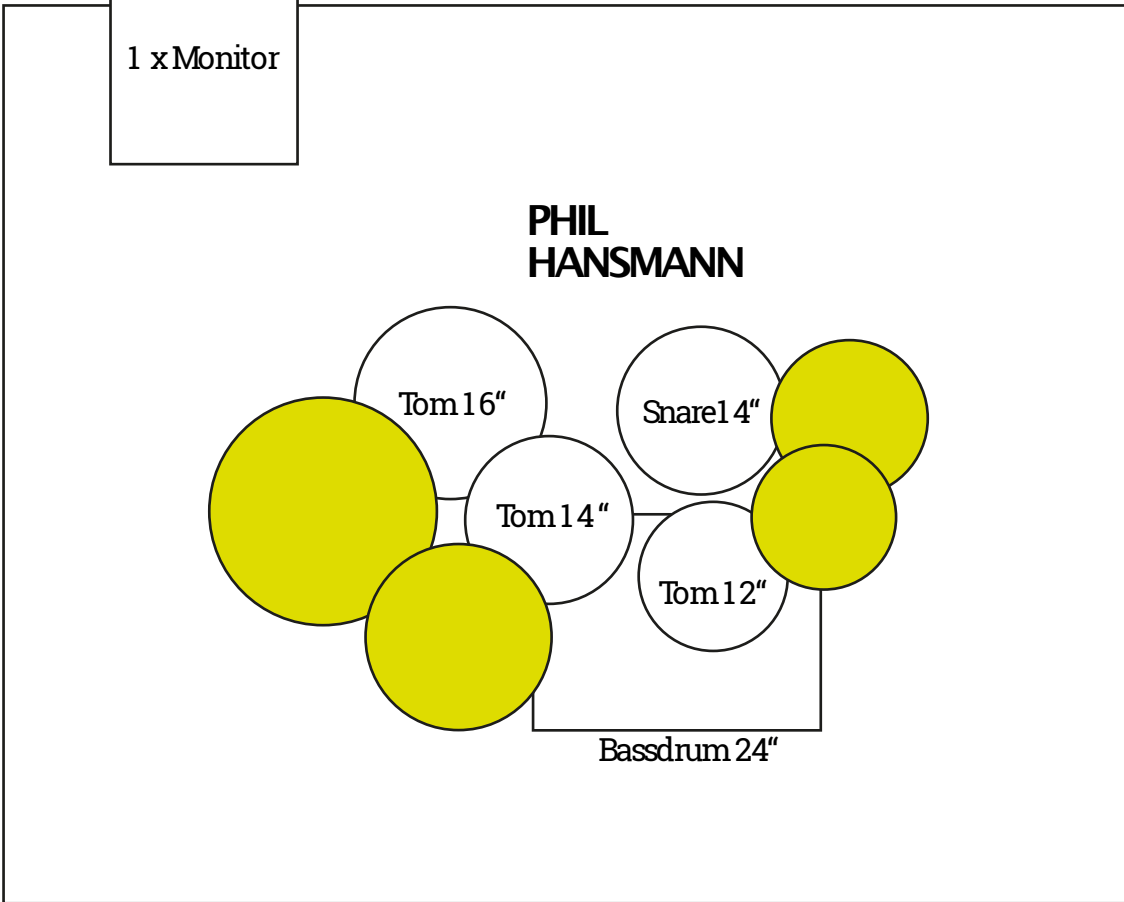

Guitar Box 4x12"  
Guitar Amp

**DENNIS KRASTINAT**

1 x Monitor

**PHIL  
HANSMANN**

Tom 16"

Snare 14"

Tom 14"

Tom 12"

Bassdrum 24"

1,60 m

2,00 m

Bass Box 8x10"  
Bass Amp

**WENA**

**THE  
BIG  
SWAMP**

**Technical Rider**

Questions?