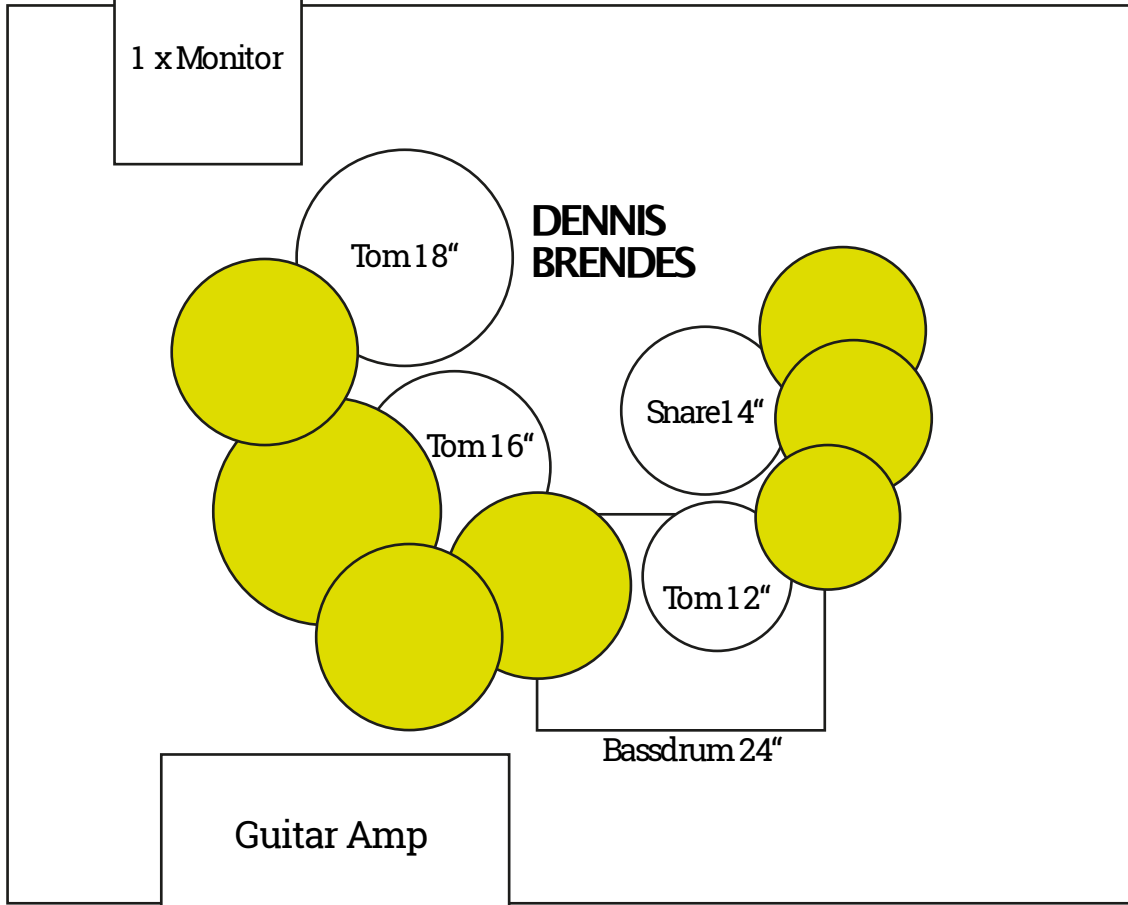

Guitar Box 4x12"
Guitar Amp

DENNIS KRASTINAT

1 x Monitor

**DENNIS
BRENDDES**

Tom 18"

Tom 16"

Snare 14"

Tom 12"

Bassdrum 24"

Guitar Amp

JAN STROBEL

2,00 m

Bass Box 8x10"
Bass Amp

WENA

1,60 m

**THE
BIG
SWAMP**